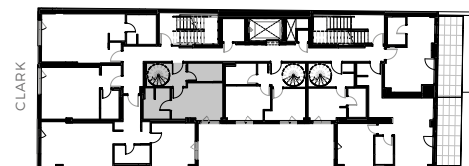

Appartement Penthouse

PH1

872 pc/sf | 1 chambre / bedroom
+ 436 pc/sf Terrasse / Terrace

- 1 Séjour / Living room 15'-3" x 10'-2"
- 2 Cuisine / Kitchen 15'-5" x 10'-0"
- 3 Salle à manger / Dining room 7'-11" x 9'-2"
- 4 Chambre / Bedroom 10'-2" x 13'-10"
- 5 Salle de bain / Bathroom 4'-11" x 9'-6"
- 6 Terrasse / Terrace 25'-10" x 16'-10"

Étage · Floor 7